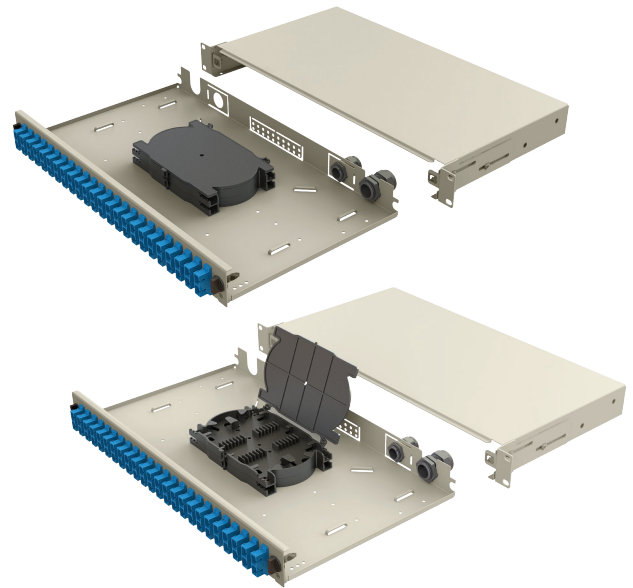

1U Mechanical Sliding - Patch & Splice Management Panels

Front Patching Shelves are used to terminate and distribute optical fiber cables, termination box is ranging from 12 ports to 24 ports (12 fibers to 48 fibers). They are convenient equipment to organize and connect the fiber optic links. It is suitable for the use in telecommunication network, central office optical cable system and premise fiber networks.

Typical type of our fiber patch panels are rack mounted, they are with optional different kinds of fiber optic adapters ports and pre-installed inner trays and accessories, optional pigtailed with different types, common style is SC/FC/ST/LC, E2000 types can be custom made based on quantity.

Features

- Easy time-saving installation
- Different front panel options
- Compact and safe design
- Rear cable entry
- Captive Panel Screws ensure easy/safe locking of the drawer
- Easy connector and cable accessibility
- Bend radius protection

Dimensions

1U - Mechanical Sliding - Front Panels

Choose Front Panel			
Front Panels	Panel Code	Hole Count	Available Adapter- Fiber Capacity
	EFP11	12	SC Simplex - 12 Fibers LC Duplex - 24 Fibers E2000 Simplex - 12 Fibers
	EFP12	12	SC Duplex - 24 Fibers LC Quad - 48 Fibers
	EFP13	24	SC Simplex - 24 Fibers E2000 Simplex - 24 Fibers
	EFP14	24	SC Duplex - 48 Fibers
	EFP15	24	SC Simplex - 24 Fibers LC Duplex - 48 Fibers E2000 Simplex - 24 Fibers
	EFP16	24	FC Simplex - 24 Fibers ST Simplex - 24 Fibers