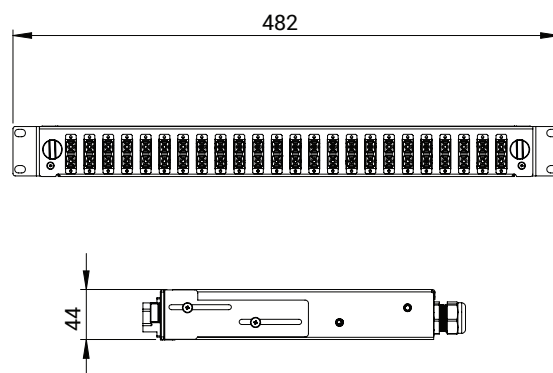

1U Mechanical Sliding - Patch & Splice Management Panels

Front Patching Shelves are used to terminate and distribute optical fiber cables, termination box is ranging from 12 ports to 24 ports (12 fibers to 48 fibers). They are convenient equipment to organize and connect the fiber optic links. It is suitable for the use in telecommunication network, central office optical cable system and premise fiber networks.

Typical type of our fiber patch panels are rack mounted, they are with optional different kinds of fiber optic adapters ports and pre-installed inner trays and accessories, optional pigtailed with different types, common style is SC/FC/ST/LC, E2000 types can be custom made based on quantity.

Dimensions

1U - Mechanical Sliding - Front Panels

Choose Front Panel			
Front Panels	Panel Code	Hole Count	Available Adapter- Fiber Capacity
	EFP11	12	SC Simplex - 12 Fibers LC Duplex - 24 Fibers E2000 Simplex - 12 Fibers
	EFP12	12	SC Duplex - 24 Fibers LC Quad - 48 Fibers
	EFP13	24	SC Simplex - 24 Fibers E2000 Simplex - 24 Fibers
	EFP14	24	SC Duplex - 48 Fibers
	EFP15	24	SC Simplex - 24 Fibers LC Duplex - 48 Fibers E2000 Simplex - 24 Fibers
	EFP16	24	FC Simplex - 24 Fibers ST Simplex - 24 Fibers