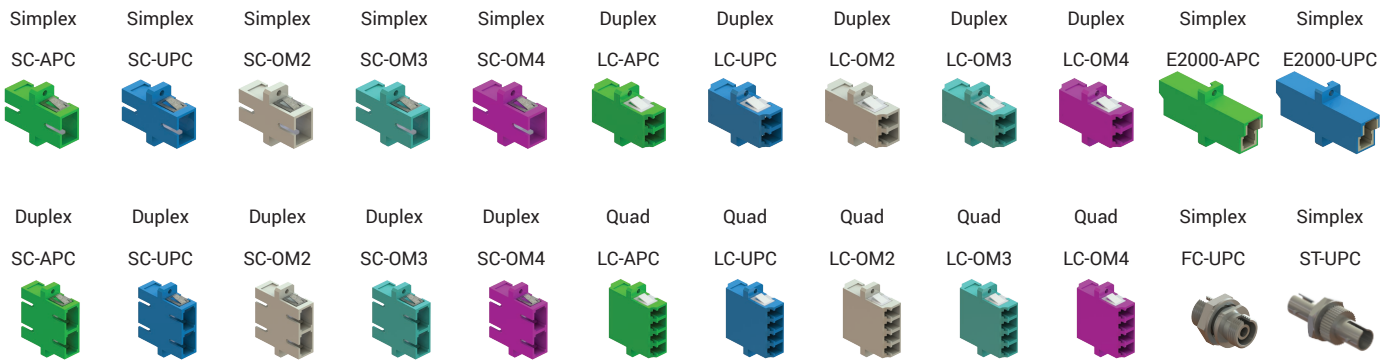

1U Mechanical Sliding - Patch & Splice Management Panels

Front Patching Shelves are used to terminate and distribute optical fiber cables, termination box is ranging from 12 ports to 24 ports (12 fibers to 48 fibers). They are convenient equipment to organize and connect the fiber optic links. It is suitable for the use in telecommunication network, central office optical cable system and premise fiber networks.

Typical type of our fiber patch panels are rack mounted, they are with optional different kinds of fiber optic adapters ports and pre-installed inner trays and accessories, optional pigtailed with different types, common style is SC/FC/ST/LC, E2000 types can be custom made based on quantity.

Features

- Easy time-saving installation
- Different front panel options
- Compact and safe design
- Rear cable entry
- Captive Panel Screws ensure easy/safe locking of the drawer
- Easy connector and cable accessibility
- Bend radius protection

Dimensions

1U - Mechanical Sliding - Front Panels

Choose Front Panel			
Front Panels	Panel Code	Hole Count	Available Adapter- Fiber Capacity
	EFP11	12	SC Simplex - 12 Fibers LC Duplex - 24 Fibers E2000 Simplex - 12 Fibers
	EFP12	12	SC Duplex - 24 Fibers LC Quad - 48 Fibers
	EFP13	24	SC Simplex - 24 Fibers E2000 Simplex - 24 Fibers
	EFP14	24	SC Duplex - 48 Fibers
	EFP15	24	SC Simplex - 24 Fibers LC Duplex - 48 Fibers E2000 Simplex - 24 Fibers
	EFP16	24	FC Simplex - 24 Fibers ST Simplex - 24 Fibers