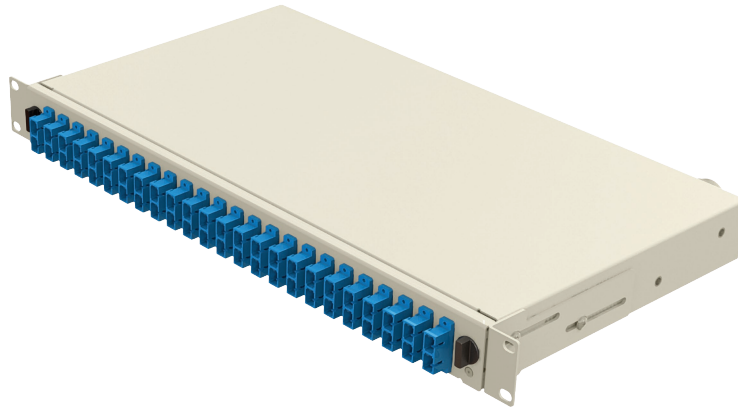

1U Mechanical Sliding - Patch & Splice Management Panels

Front Patching Shelves are used to terminate and distribute optical fiber cables, termination box is ranging from 12 ports to 24 ports (12 fibers to 48 fibers). They are convenient equipment to organize and connect the fiber optic links. It is suitable for the use in telecommunication network, central office optical cable system and premise fiber networks.

Typical type of our fiber patch panels are rack mounted, they are with optional different kinds of fiber optic adapters ports and pre-installed inner trays and accessories, optional pigtailed with different types, common style is SC/FC/ST/LC, E2000 types can be custom made based on quantity.

Features

- Easy time-saving installation
- Different front panel options
- Compact and safe design
- Rear cable entry
- Captive Panel Screws ensure easy/safe locking of the drawer
- Easy connector and cable accessibility
- Bend radius protection

Dimensions

1U - Mechanical Sliding - Front Panels

Choose Front Panel			
Front Panels	Panel Code	Hole Count	Available Adapter- Fiber Capacity
	EFP11	12	SC Simplex - 12 Fibers LC Duplex - 24 Fibers E2000 Simplex - 12 Fibers
	EFP12	12	SC Duplex - 24 Fibers LC Quad - 48 Fibers
	EFP13	24	SC Simplex - 24 Fibers E2000 Simplex - 24 Fibers
	EFP14	24	SC Duplex - 48 Fibers
	EFP15	24	SC Simplex - 24 Fibers LC Duplex - 48 Fibers E2000 Simplex - 24 Fibers
	EFP16	24	FC Simplex - 24 Fibers ST Simplex - 24 Fibers