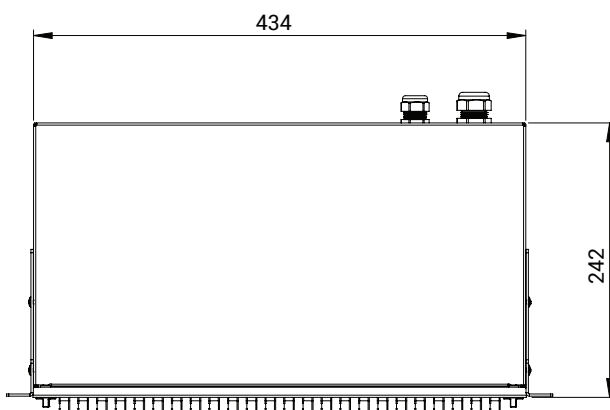

1U Mechanical Sliding - Patch & Splice Management Panels

Front Patching Shelves are used to terminate and distribute optical fiber cables, termination box is ranging from 12 ports to 24 ports (12 fibers to 48 fibers). They are convenient equipment to organize and connect the fiber optic links. It is suitable for the use in telecommunication network, central office optical cable system and premise fiber networks.

Typical type of our fiber patch panels are rack mounted, they are with optional different kinds of fiber optic adapters ports and pre-installed inner trays and accessories, optional pigtailed with different types, common style is SC/FC/ST/LC, E2000 types can be custom made based on quantity.

Dimensions

1U - Mechanical Sliding - Front Panels

Choose Front Panel			
Front Panels	Panel Code	Hole Count	Available Adapter- Fiber Capacity
	EFP11	12	SC Simplex - 12 Fibers LC Duplex - 24 Fibers E2000 Simplex - 12 Fibers
	EFP12	12	SC Duplex - 24 Fibers LC Quad - 48 Fibers
	EFP13	24	SC Simplex - 24 Fibers E2000 Simplex - 24 Fibers
	EFP14	24	SC Duplex - 48 Fibers
	EFP15	24	SC Simplex - 24 Fibers LC Duplex - 48 Fibers E2000 Simplex - 24 Fibers
	EFP16	24	FC Simplex - 24 Fibers ST Simplex - 24 Fibers